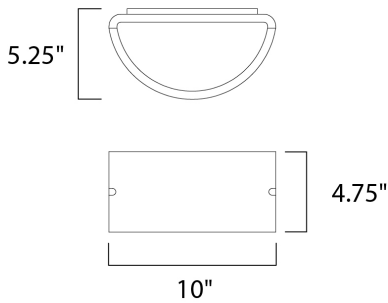

MEASUREMENTS

DIMENSION : 10" W x 4.75" H x 5.25" Ext
 BACK PLATE : 3.75" W x 3.75" H x 2.5" HCO
 HANGING WEIGHT : 1.8 lb

LAMPING

INPUT VOLTAGE : 120V
 LUMENS : 1,355 Rated
 BULB : 1 x 12W LED E26 Medium , 12W Total
 BULB INCLUDED : (Included)
 DIMMABLE : Triac CL
 CRI : 90+ CRI
 COLOR_TEMP : 3000K
 LIGHTING_DIRECTION : Up/Down